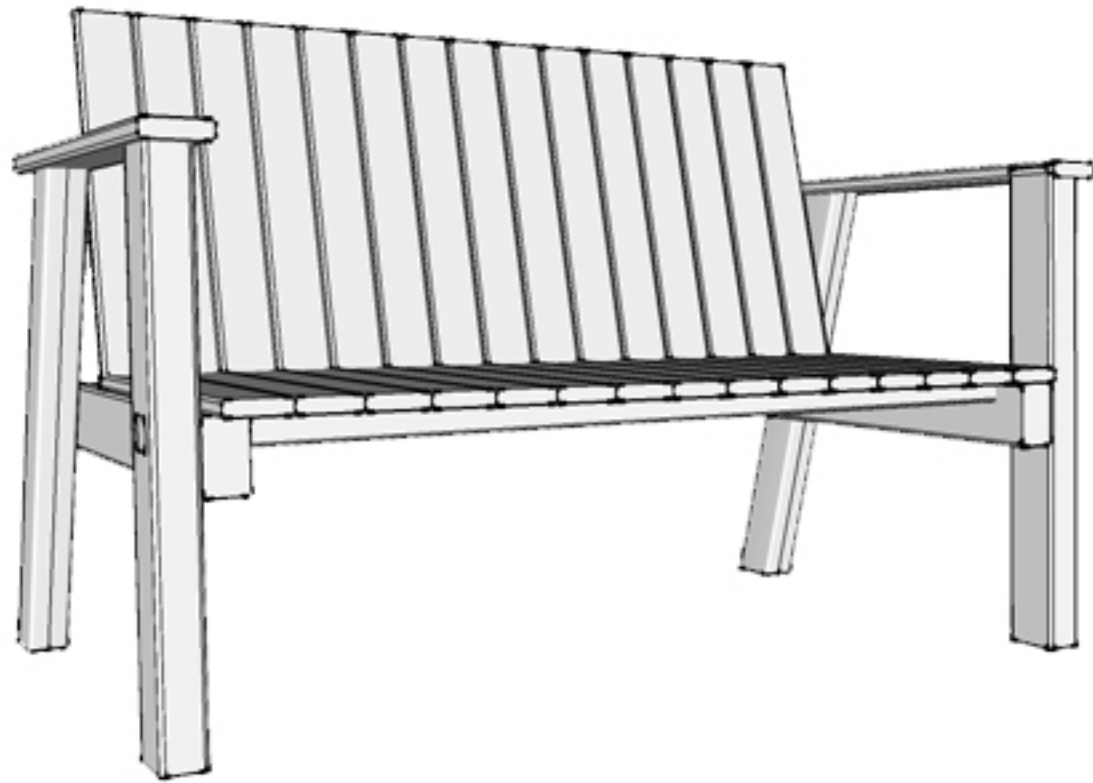

A3

Concept

Dimension

Color

Profile Section

Perspective

SIMPLE LONG CHAIR

Concept :

From the innovation of 'Simple Conceptual' along with the power of 'Endless Design' creates one fine Furniture that physically suits human's body and comfortably unlike others.

Material :

uPVC Profile size : Large Picket, 2 Ribbed Rail, Small Picket

Dimension :

W 120 x D 48 x H 90 cm.

Color :

Pastel Yellow

Pastel Blue