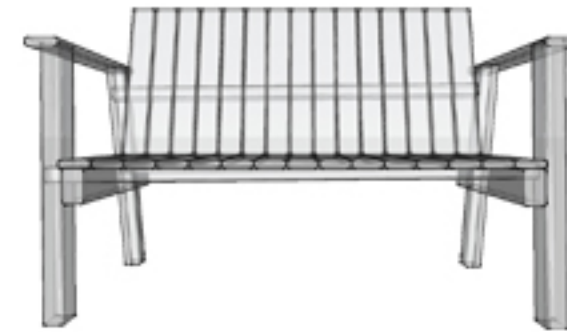

A3

Concept

Dimension

Color

Profile Section

Perspective

SIMPLE LONG CHAIR

Concept :

From the innovation of 'Simple Conceptual' along with the power of 'Endless Design' creates one fine Furniture that physically suits human's body and comfortably unlike others.

Material :

uPVC Profile size : Large Picket, 2 Ribbed Rail, Small Picket

Dimension :

W 120 x D 48 x H 90 cm.

Color :

Pastel Yellow

Pastel Blue